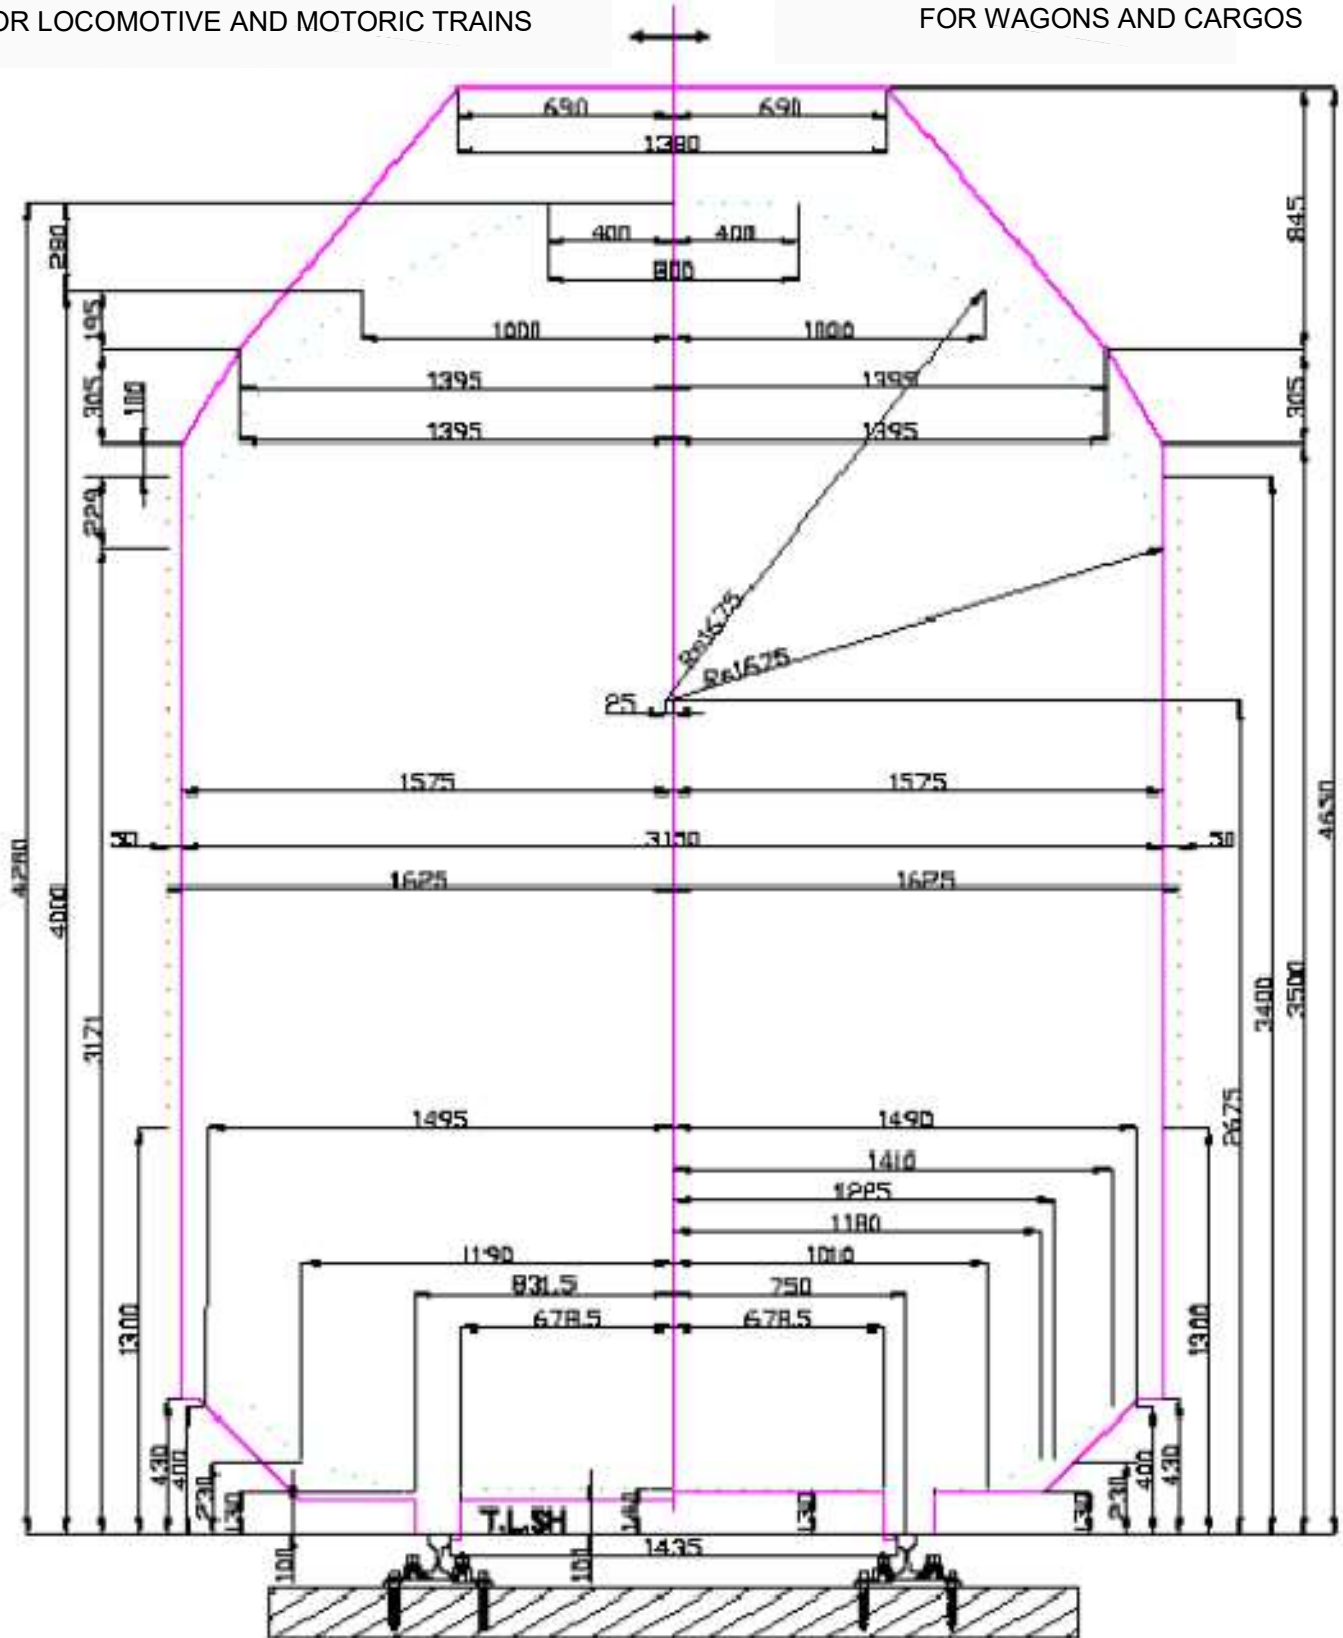

FREE SPACE PROFILE

DIMENSIONS IN mm

FOR MAIN RAILWAY LINES AND STATION LINES WHICH SERVE FOR PASSENGER TRANSPORT

LEGEND

 FREE SPACE PROFILE

CARGO PROFILE

DIMENSIONS (mm)

FOR LOCOMOTIVE AND MOTORIC TRAINS

FOR WAGONS AND CARGOS

LEGEND:

- CARGO PROFIL LIMIT
- LIMIT FOR TRANSIT ROLLING STOCK
- LIMIT FOR FIGURATIVE SIGNALS AND BEACON