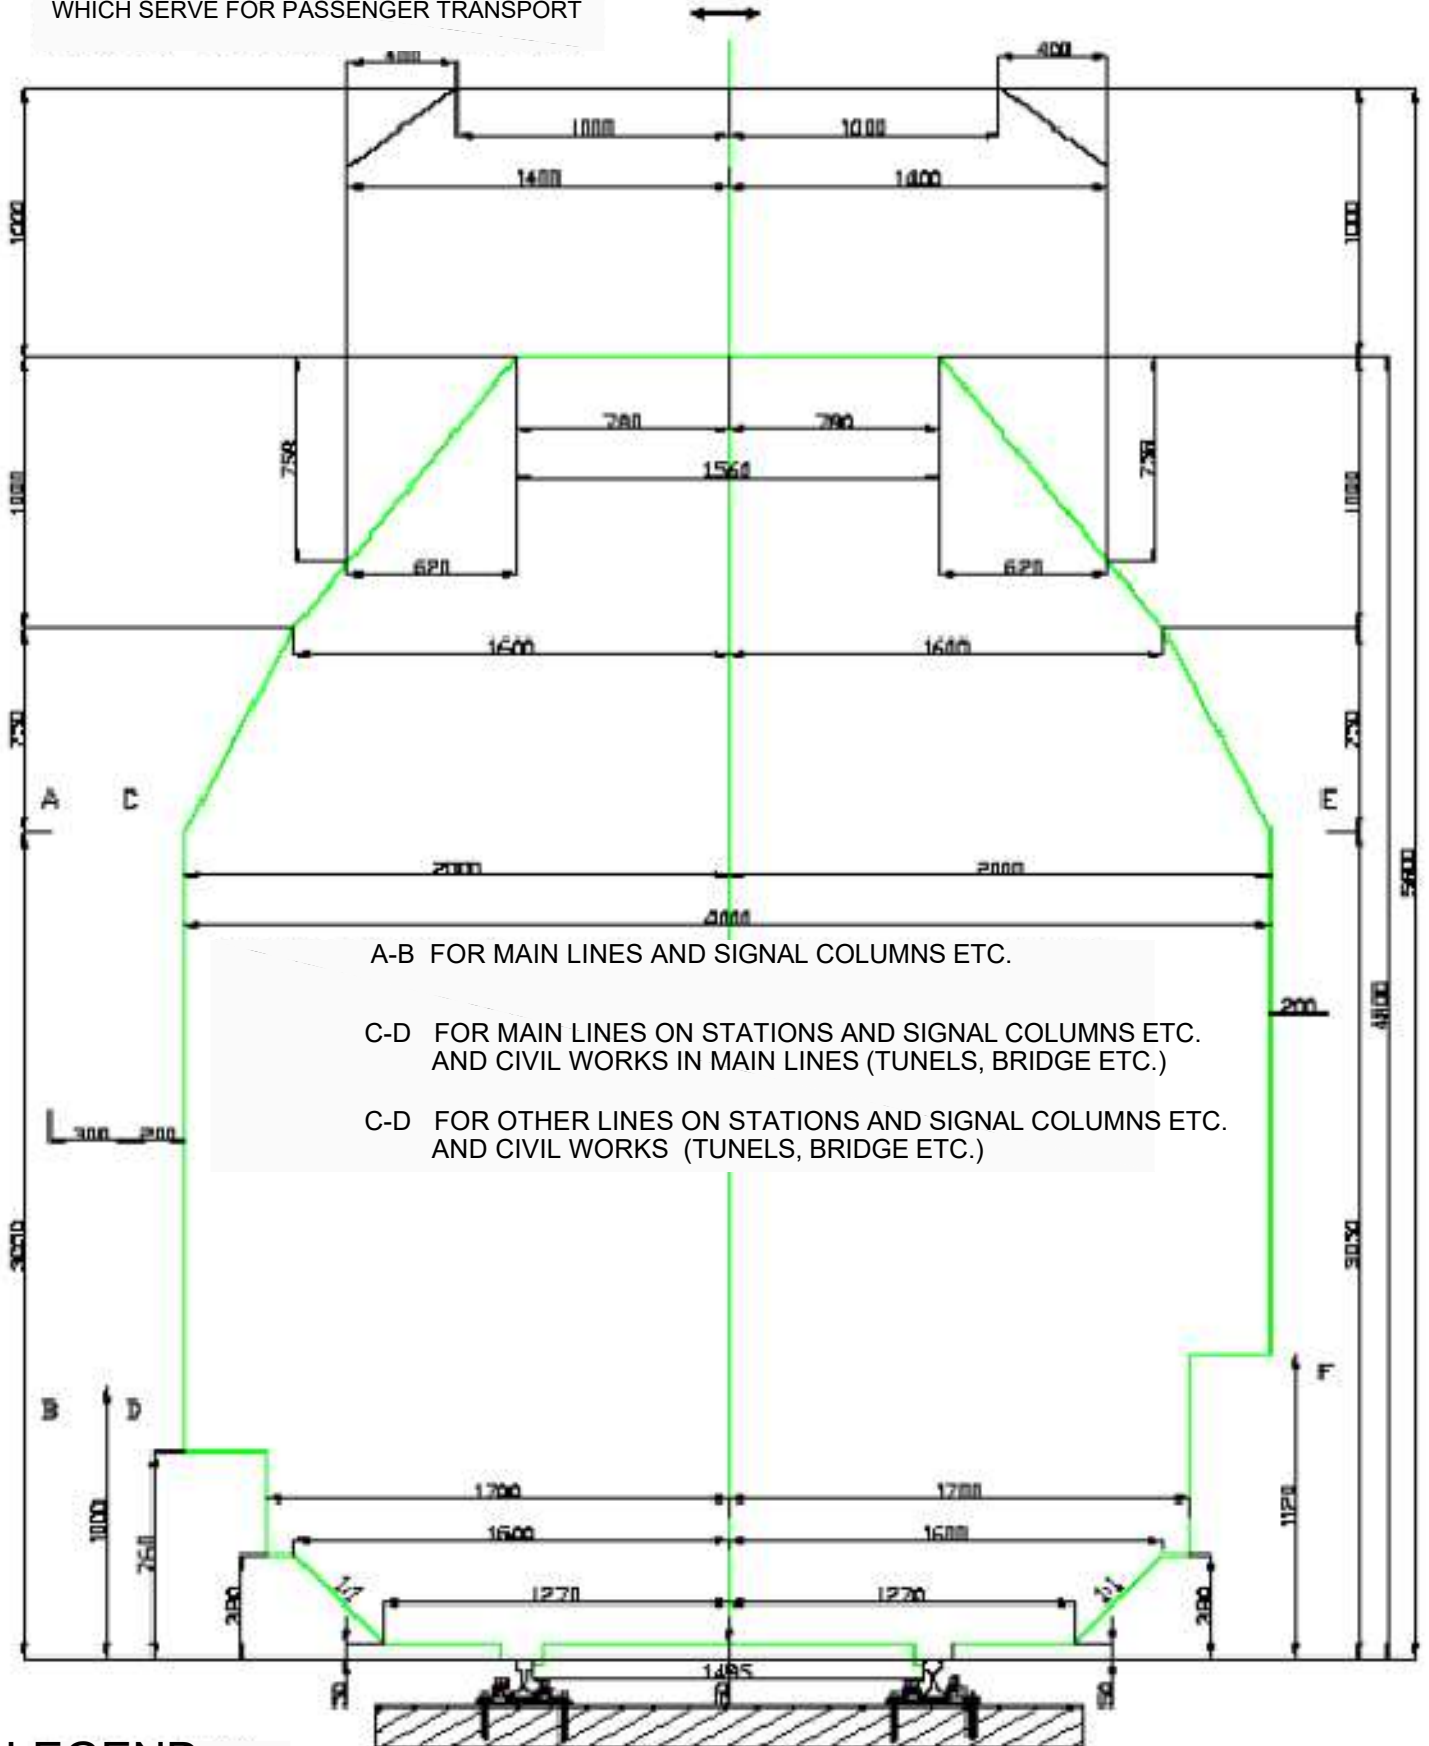

FREE SPACE PROFILE

DIMENSIONS IN mm

FOR MAIN RAILWAY LINES AND STATION LINES WHICH SERVE FOR PASSENGER TRANSPORT

LEGEND

 FREE SPACE PROFILE

CARGO PROFILE

DIMENSIONS (mm)

FOR LOCOMOTIVE AND MOTORIC TRAINS

FOR WAGONS AND CARGOS

LEGEND:

- CARGO PROFIL LIMIT
- LIMIT FOR TRANSIT ROLLING STOCK
- LIMIT FOR FIGURATIVE SIGNALS AND BEACON